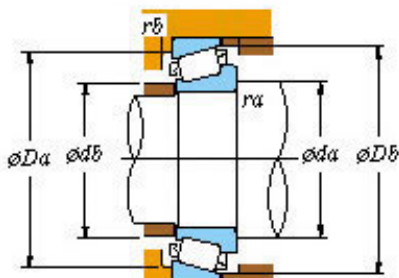

# NTN Bearing de Mexico, S.A.

■ Mounting dimensions

Lm11949/10 Bearing 2D drawings and 3D CAD models

Koyo Roller Bearing Lm11949/10 Lm11749/10  
 L44649/10 11749/10 11949/10 44649/10 69349/10  
 12649/10 L68149/10 Koyo Wheel Bearing for KIA  
 Pride

Bearing No. LM11949/10

Bearing No.	LM11949/10
d	19.05
D	45.237
T	15.494
B	16.637
r(min)	1.2
r1(min)	1.2
Cr	36.8
C0r	30.1
Cu	4.25
Grease lub.	9400
Oil lub.	13000
C	12.065
a	10.0 mm
da	25.0
db	23.5
Da	39.5
Db	41.5
ra(max)	1.2
rb(max)	1.2
e	0.30
Y1	2.00
Y0	1.10
(Refer.)Mass(kg)	0.124