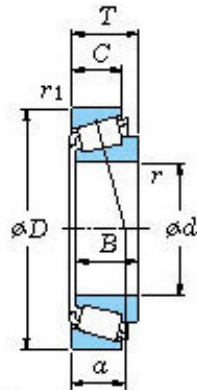

# NTN Bearing de Mexico, S.A.

■ Mounting dimensions

Lm11949/10 Bearing 2D drawings and 3D CAD models

Koyo Roller Bearing Lm11949/10 Lm11749/10  
 L44649/10 11749/10 11949/10 44649/10 69349/10  
 12649/10 L68149/10 Koyo Wheel Bearing for KIA  
 Pride

Bearing No. LM11949/10

Bearing No.	LM11949/10
d	19.05
D	45.237
T	15.494
B	16.637
r(min)	1.2
r1(min)	1.2
Cr	36.8
C0r	30.1
Cu	4.25
Grease lub.	9400
Oil lub.	13000
C	12.065
a	10.0 mm
da	25.0
db	23.5
Da	39.5
Db	41.5
ra(max)	1.2
rb(max)	1.2
e	0.30
Y1	2.00
Y0	1.10
(Refer.)Mass(kg)	0.124